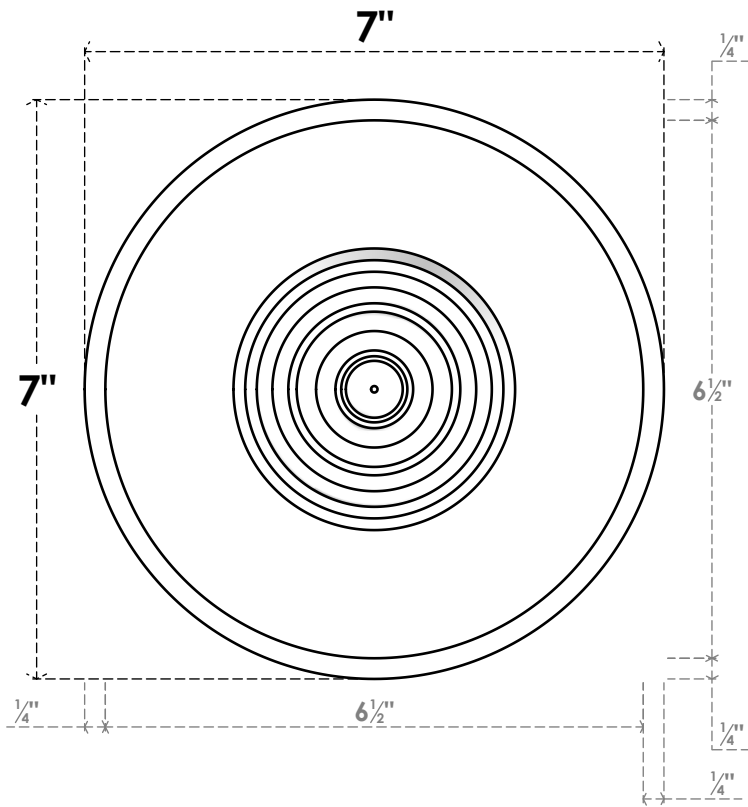

ROSP070X070X100GRY03

7"W X 7"H X 1"P STANDARD GRAYSON BULLSEYE ROSETTE WITH BEVELED EDGE, ARCHITECTURAL GRADE PVC

FRONT

SIDE

EKENA MILLWORK
2300 WEST MAIN ST.
CLARKSVILLE, TX 75426
TOLL FREE: 866-607-0453
WWW.EKENAMILLWORK.COM