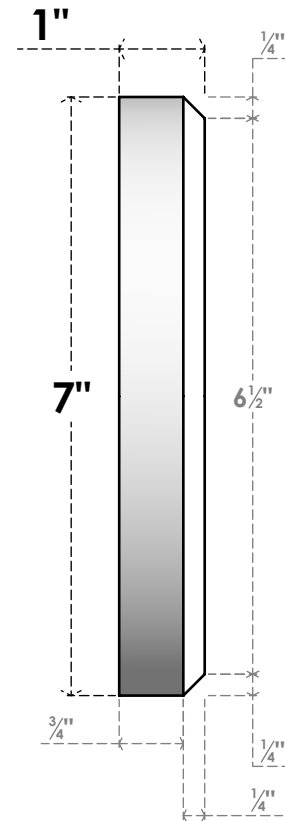

ROSP070X070X100GRY03

7"W X 7"H X 1"P STANDARD GRAYSON BULLSEYE ROSETTE WITH BEVELED EDGE, ARCHITECTURAL GRADE PVC

FRONT

SIDE

EKENA MILLWORK
2300 WEST MAIN ST.
CLARKSVILLE, TX 75426
TOLL FREE: 866-607-0453
WWW.EKENAMILLWORK.COM

NOTES

1. INSTALLATION TO BE COMPLETED IN ACCORDANCE WITH MANUFACTURER'S SPECIFICATIONS.
2. DRAWING MAY NOT BE TO SCALE
3. THIS DRAWING IS INTENDED FOR DESIGN AND PLANNING PURPOSES ONLY.
4. ALL INFORMATION CONTAINED HEREIN WAS CURRENT AT THE TIME OF DEVELOPMENT BUT MUST BE REVIEWED AND APPROVED BY THE PRODUCT MANUFACTURER TO BE CONSIDERED ACCURATE.
5. ARCHITECTURAL GRADE PVC PRODUCTS ARE MADE FROM EXPANDED CELLULAR PVC AND COME NATURALLY WHITE BUT MAY BE PAINTED